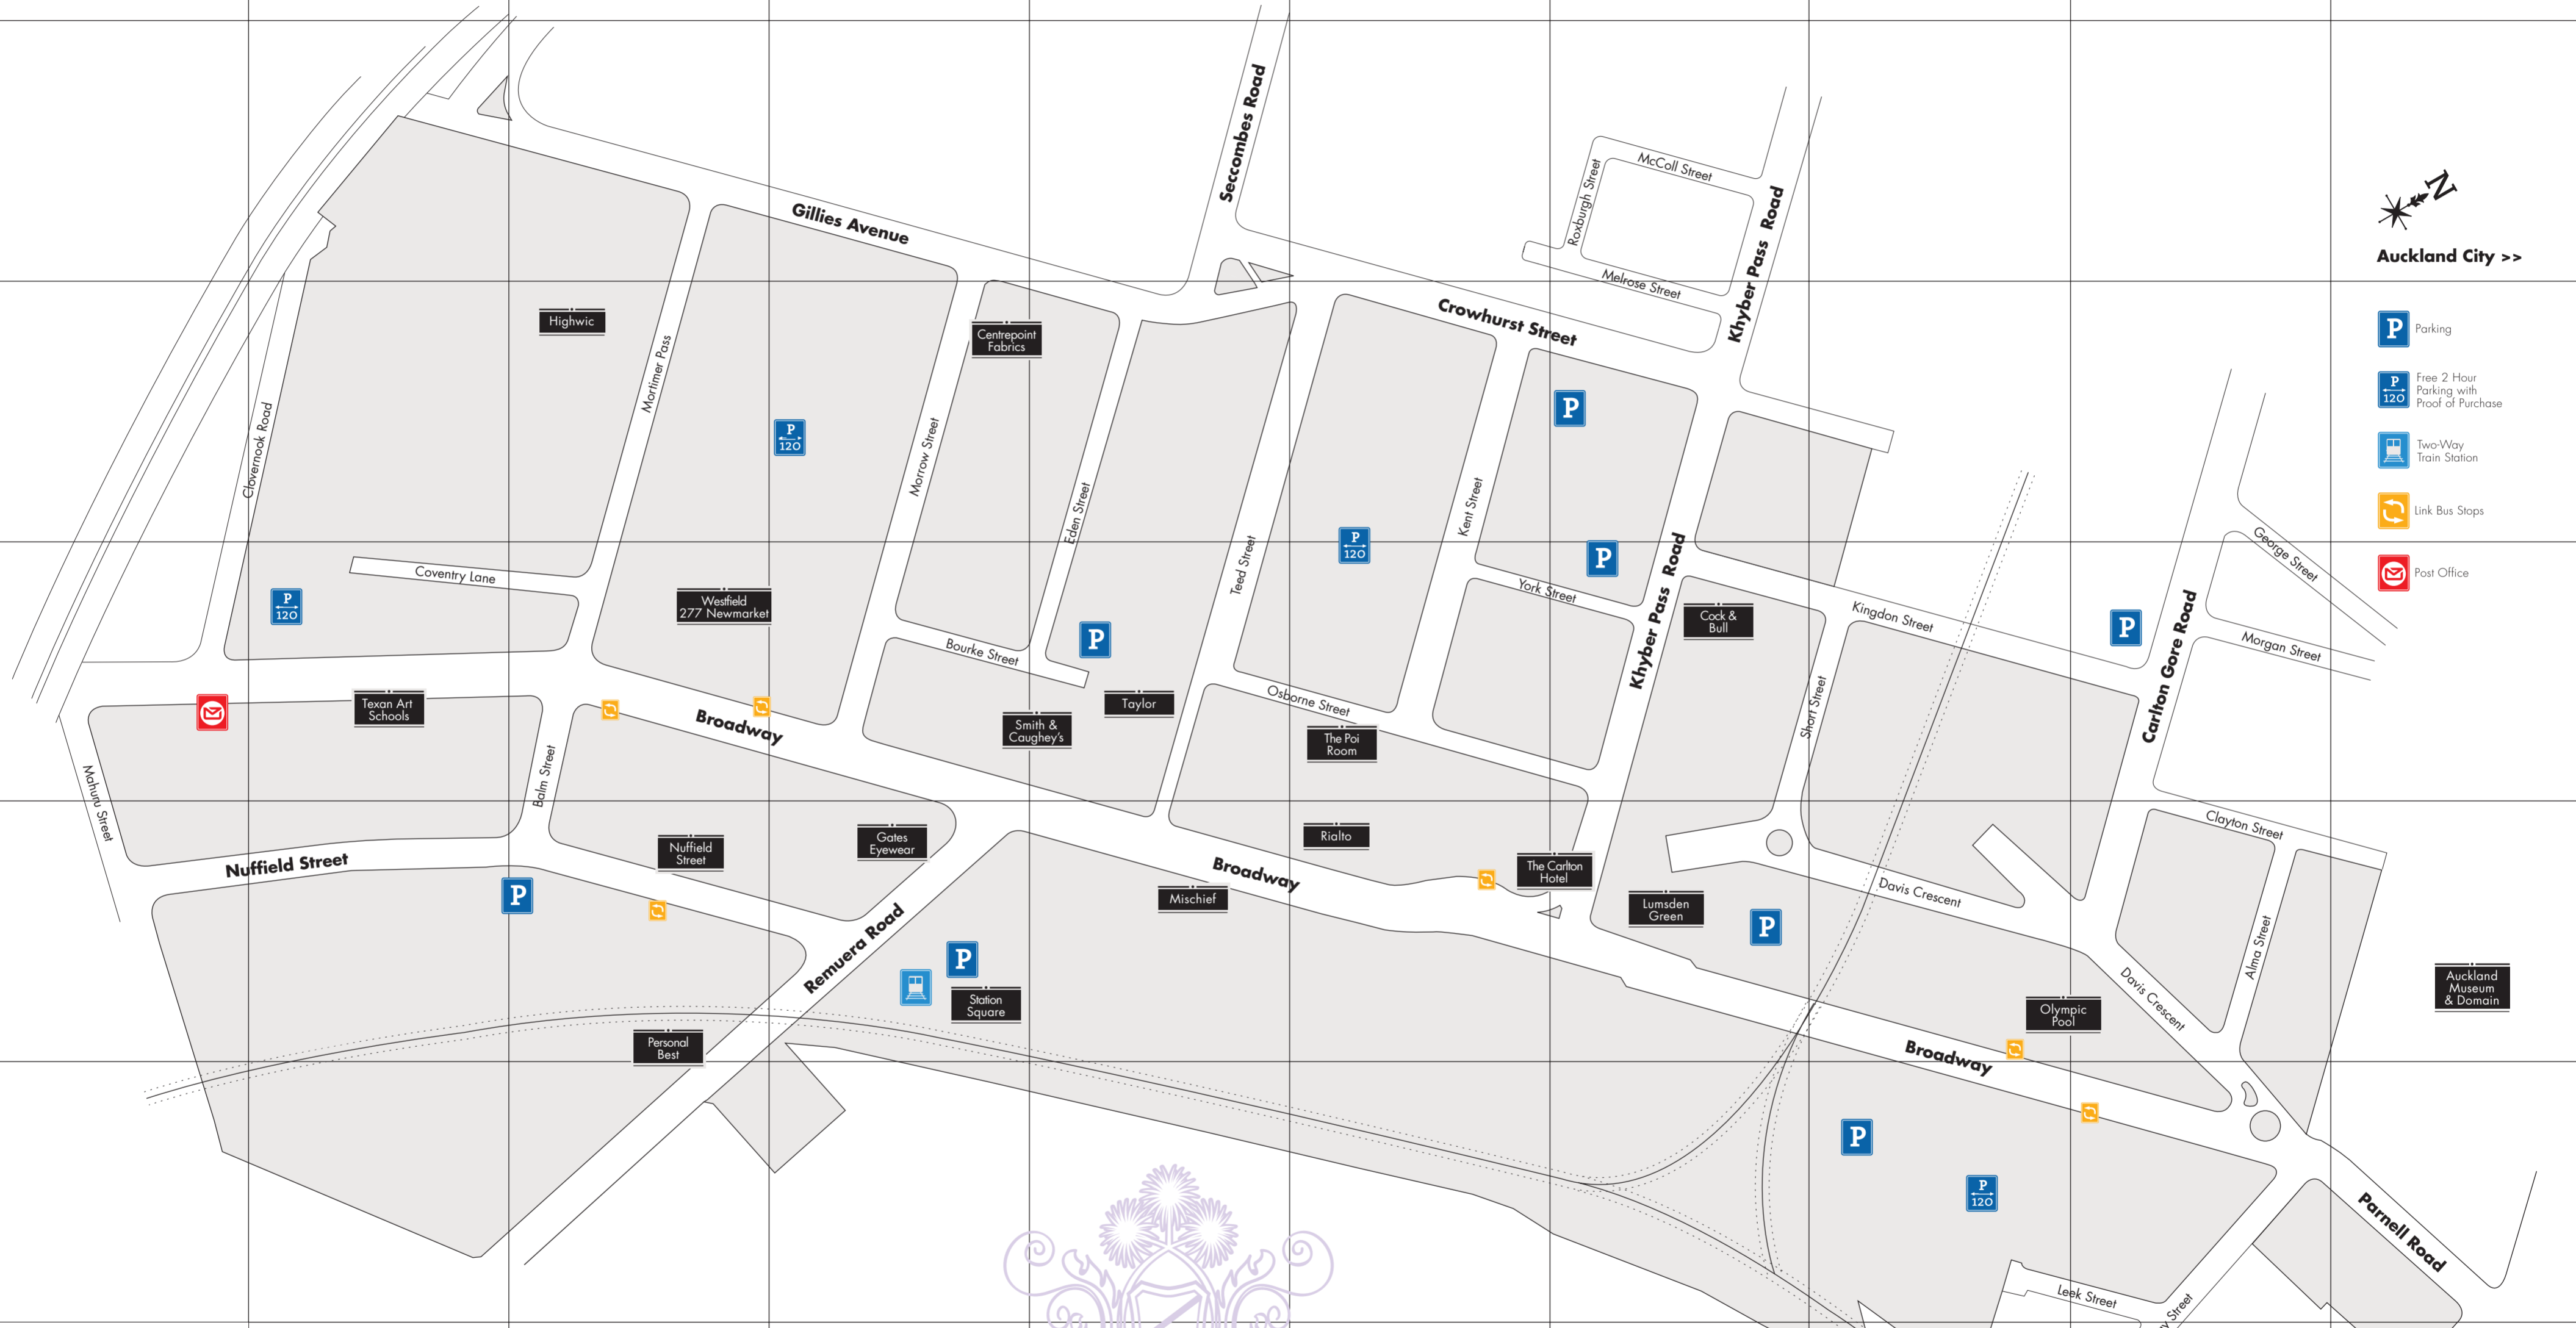

Highwic

Westfield 277 Newmarket

Smith & Caughey's

Rialto

The Carlton Hotel

Lumsden Green

Teed Street

Nuffield Street

Olympic Pool

Auckland Museum & Domain

A

B

C

D

E

F

G

A

B

C

D

E

F

G

- Parking
- Free 2 Hour Parking with Proof of Purchase
- Two-Way Train Station
- Link Bus Stops
- Post Office